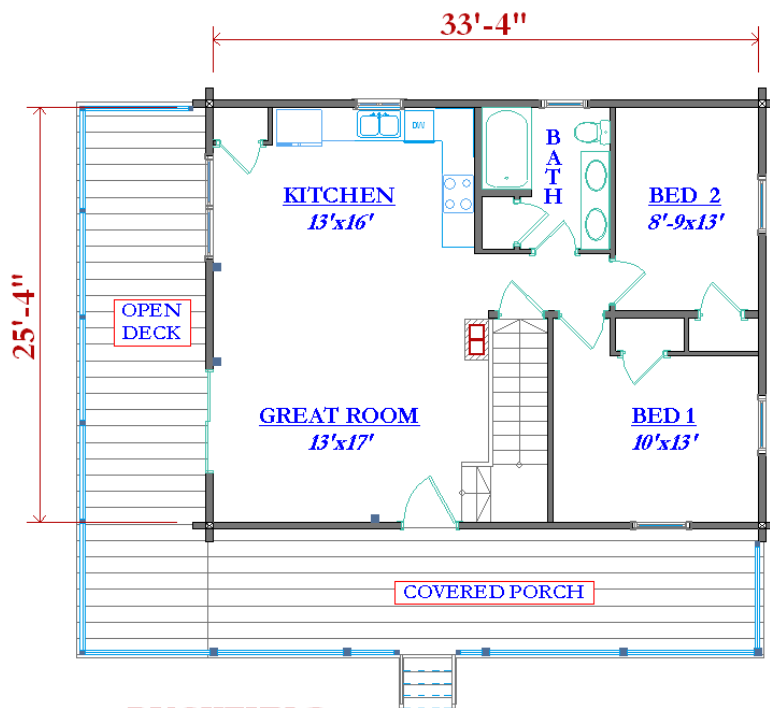

*The Buckfield*  
 +/- 1290 Sq. Ft.

Hilltop Log & Timber Homes  
 800-622-4608  
[www.hilltoplogandtimberhomes.com](http://www.hilltoplogandtimberhomes.com)

**BUCKFIELD**  
 1290 Sq. Ft.

**BUCKFIELD**  
 2nd Floor