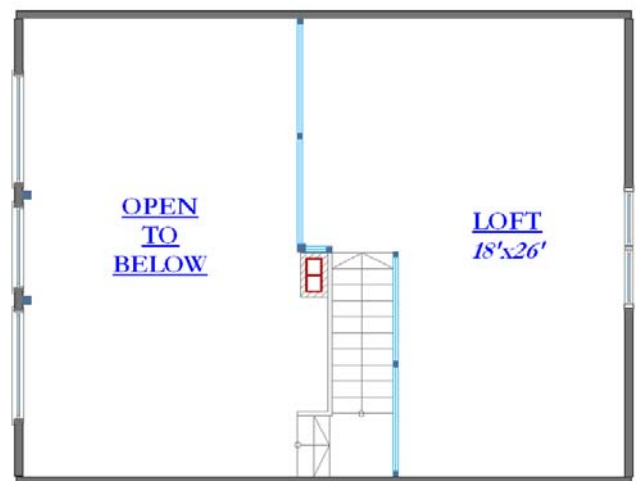

*The Buckfield*  
 +/- 1290 Sq. Ft.

Hilltop Log & Timber Homes  
 800-622-4608  
[www.hilltoplogandtimberhomes.com](http://www.hilltoplogandtimberhomes.com)

**BUCKFIELD**  
 1290 Sq. Ft.

**BUCKFIELD**  
 2nd Floor