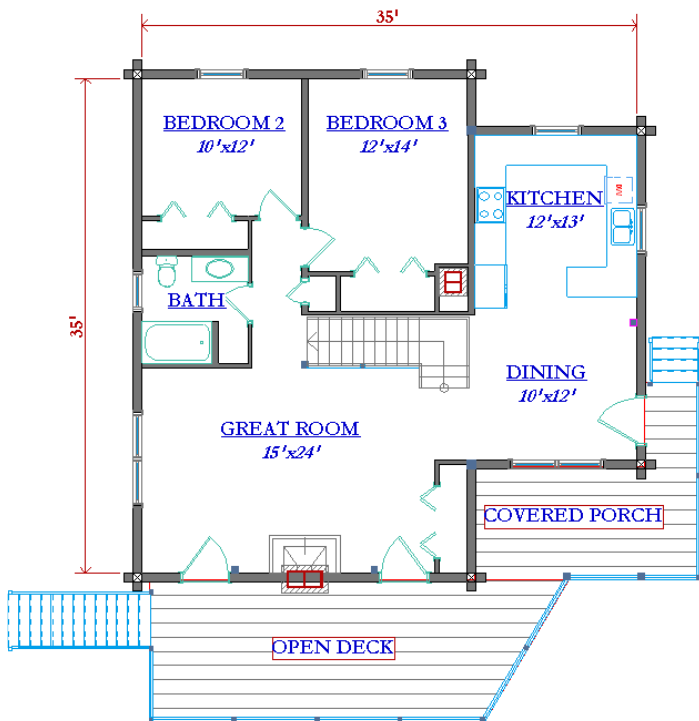

The Chamberlain
 +/- 1600 Sq. Ft.
 Hilltop Log & Timber Homes
 800-622-4608
www.hilltoplogandtimberhomes.com

CHAMBERLAIN
 1600 Sq. Ft.

CHAMBERLAIN
 2nd Floor

"Because Every Dream Is Unique, So Is Every Hilltop Home!"