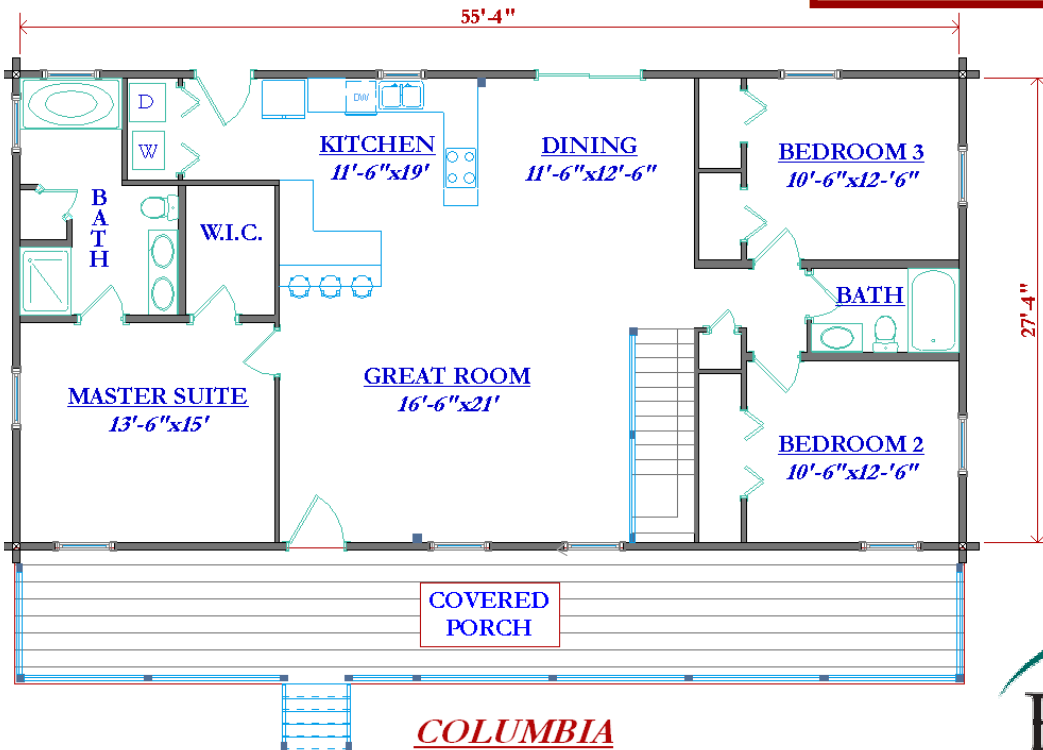

The Columbia
 +/- 1568 Sq. Ft.

Hilltop Log & Timber Homes
 800-622-4608
www.hilltoplogandtimberhomes.com

COLUMBIA
 1568 Sq.Ft.

"Because Every Dream Is Unique, So Is Every Hilltop Home!"