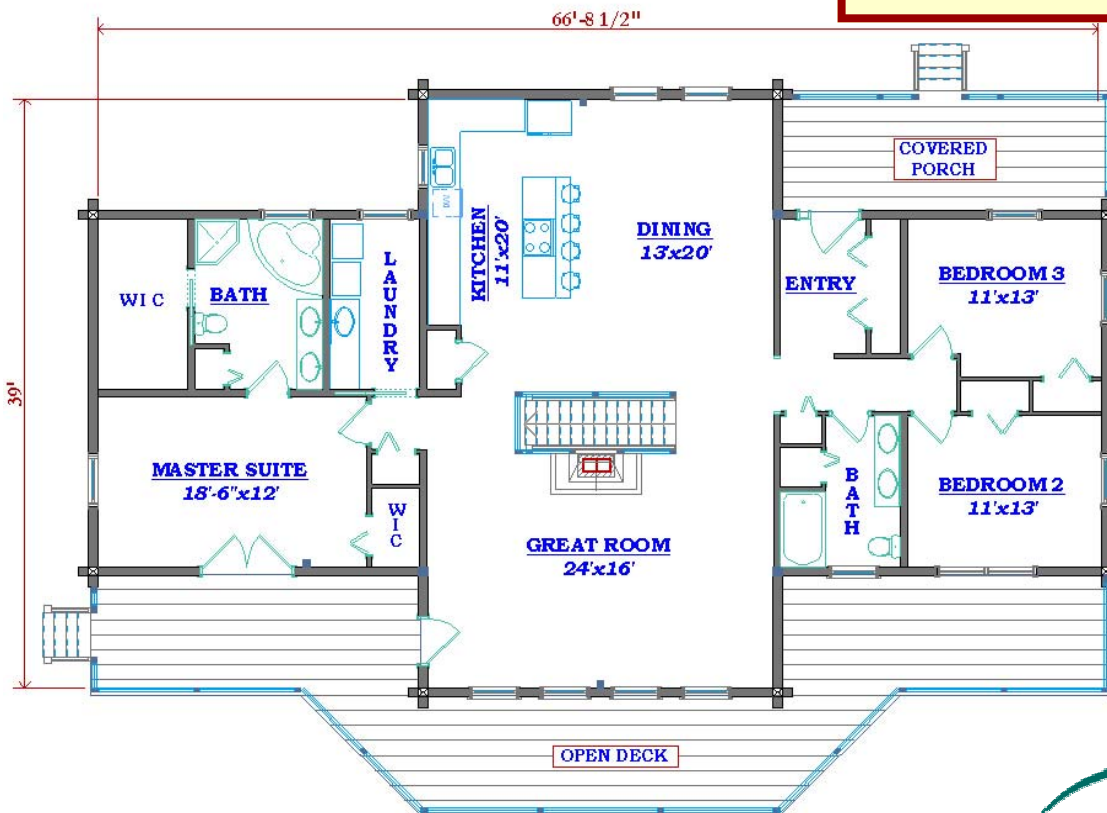

*The Monhegan  
+/- 2016 Sq. Ft.*

Hilltop Log & Timber Homes  
800-622-4608  
[www.hilltoplogandtimberhomes.com](http://www.hilltoplogandtimberhomes.com)

**MONHEGAN**  
2016 Sq. Ft.

*"Because Every Dream Is Unique, So Is Every Hilltop Home!"*