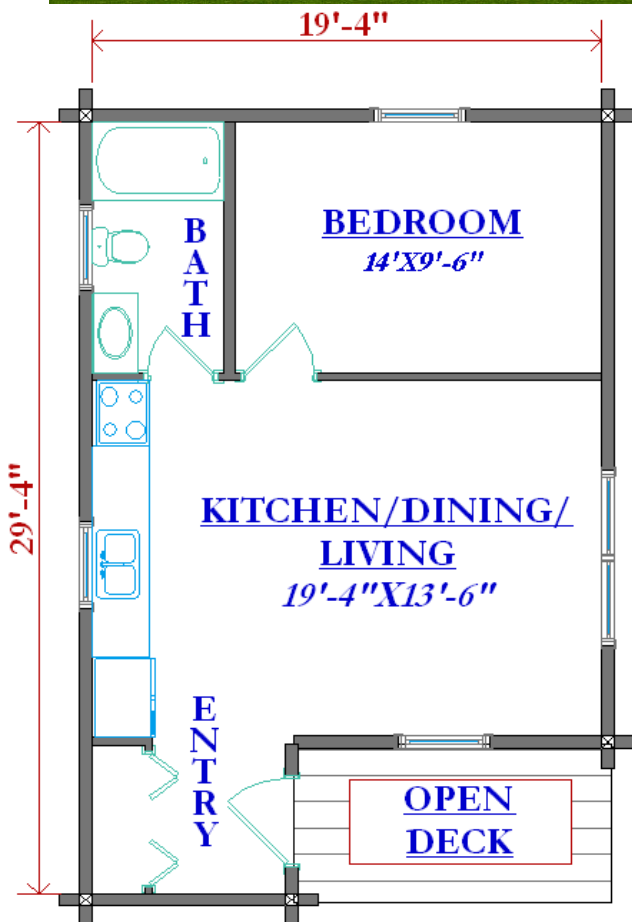

The Shawnee Peak
 +/- 528 Sq. Ft.

Hilltop Log & Timber Homes
 800-622-4608
www.hilltoplogandtimberhomes.com

SHAWNEE PEAK
 528 Sq Ft

"Because Every Dream Is Unique, So Is Every Hilltop Home!"